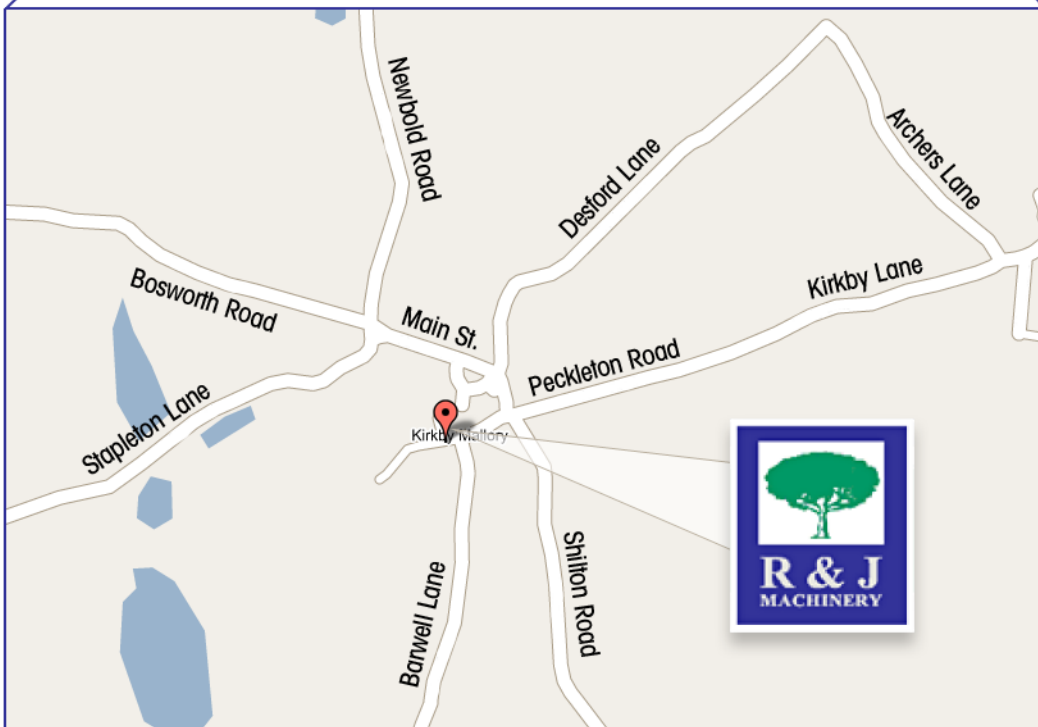

Mallory Park Centre, Mallory Park, Kirkby Mallory, Leicestershire. LE9 7QE
Tel: 0870 756 4060 Fax: 0870 756 4070

Directions to R & J Machinery

R & J Machinery is situated within the grounds of the Mallory Park racing circuit, in the village of Kirkby Mallory. We are just off the A47, between Leicester and Hinckley. There are numerous signposts for the racing circuit, and we advise that you follow these where possible.