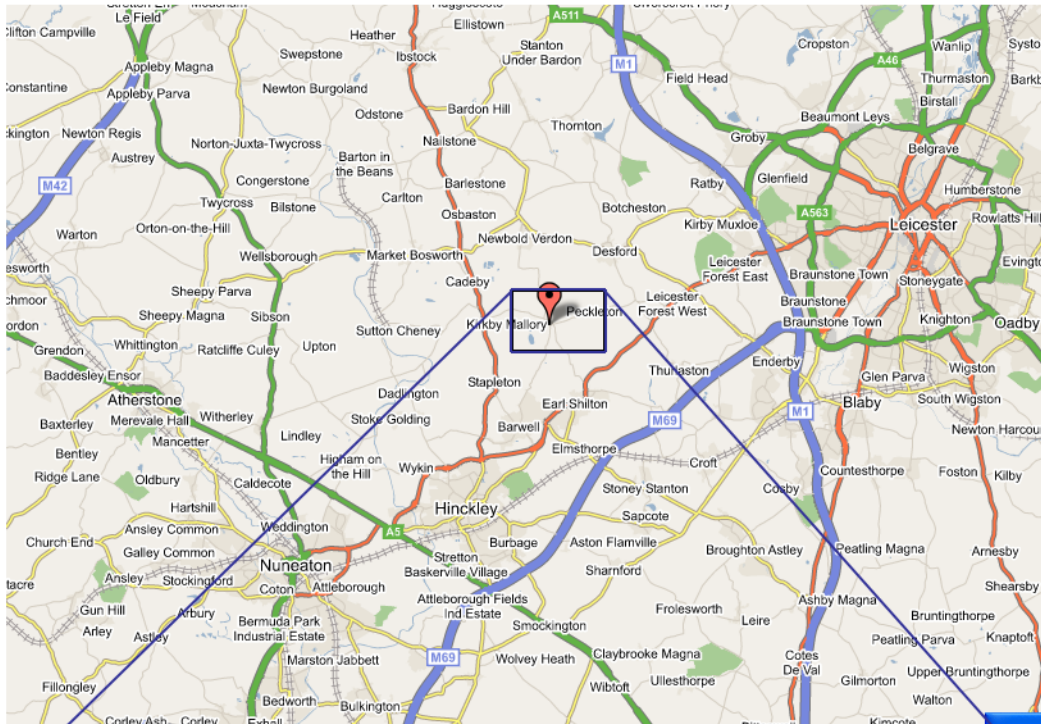

Mallory Park Centre, Mallory Park, Kirkby Mallory, Leicestershire. LE9 7QE
Tel: 0870 756 4060 Fax: 0870 756 4070

Directions to R & J Machinery

R & J Machinery is situated within the grounds of the Mallory Park racing circuit, in the village of Kirkby Mallory. We are just off the A47, between Leicester and Hinckley. There are numerous signposts for the racing circuit, and we advise that you follow these where possible.